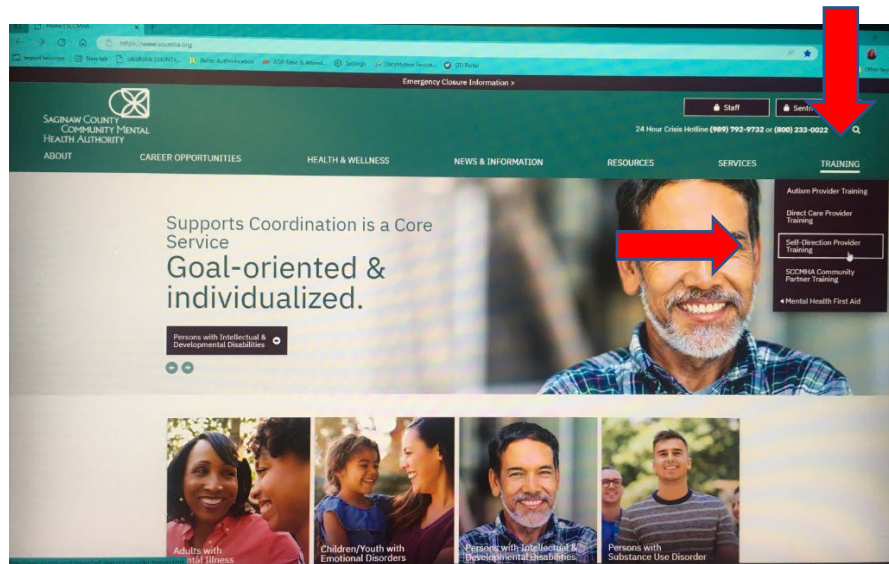

# How to Access Self Determination Online Training

1. Go to [www.sccmha.org](http://www.sccmha.org)
2. Click on *Trainings* tab
3. Click on *Self-Direction Provider Trainings* tab

4. Complete trainings

## SELF-DIRECTION PROVIDER TRAINING

Enter your FIRST and LAST name, as well as STUART WILSON or GTI at the top of each quiz. Once completed, the quiz will automatically be routed to SCCMHA training office for entry