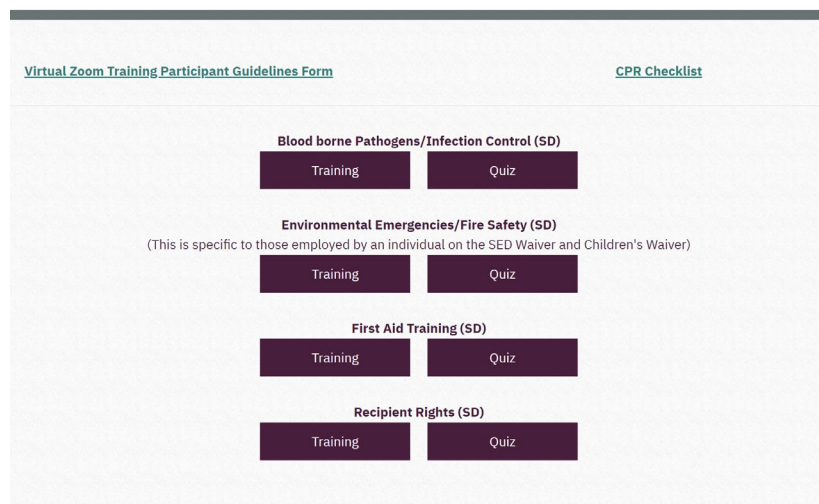

# How to Access Self Determination Online Training

1. Go to [www.sccmha.org](http://www.sccmha.org)
2. Click on *Trainings* tab
3. Click on *Self-Direction Provider Trainings* tab

4. Complete trainings

## SELF-DIRECTION PROVIDER TRAINING

Enter your FIRST and LAST name, as well as STUART WILSON or GTI at the top of each quiz. Once completed, the quiz will automatically be routed to SCCMHA training office for entry